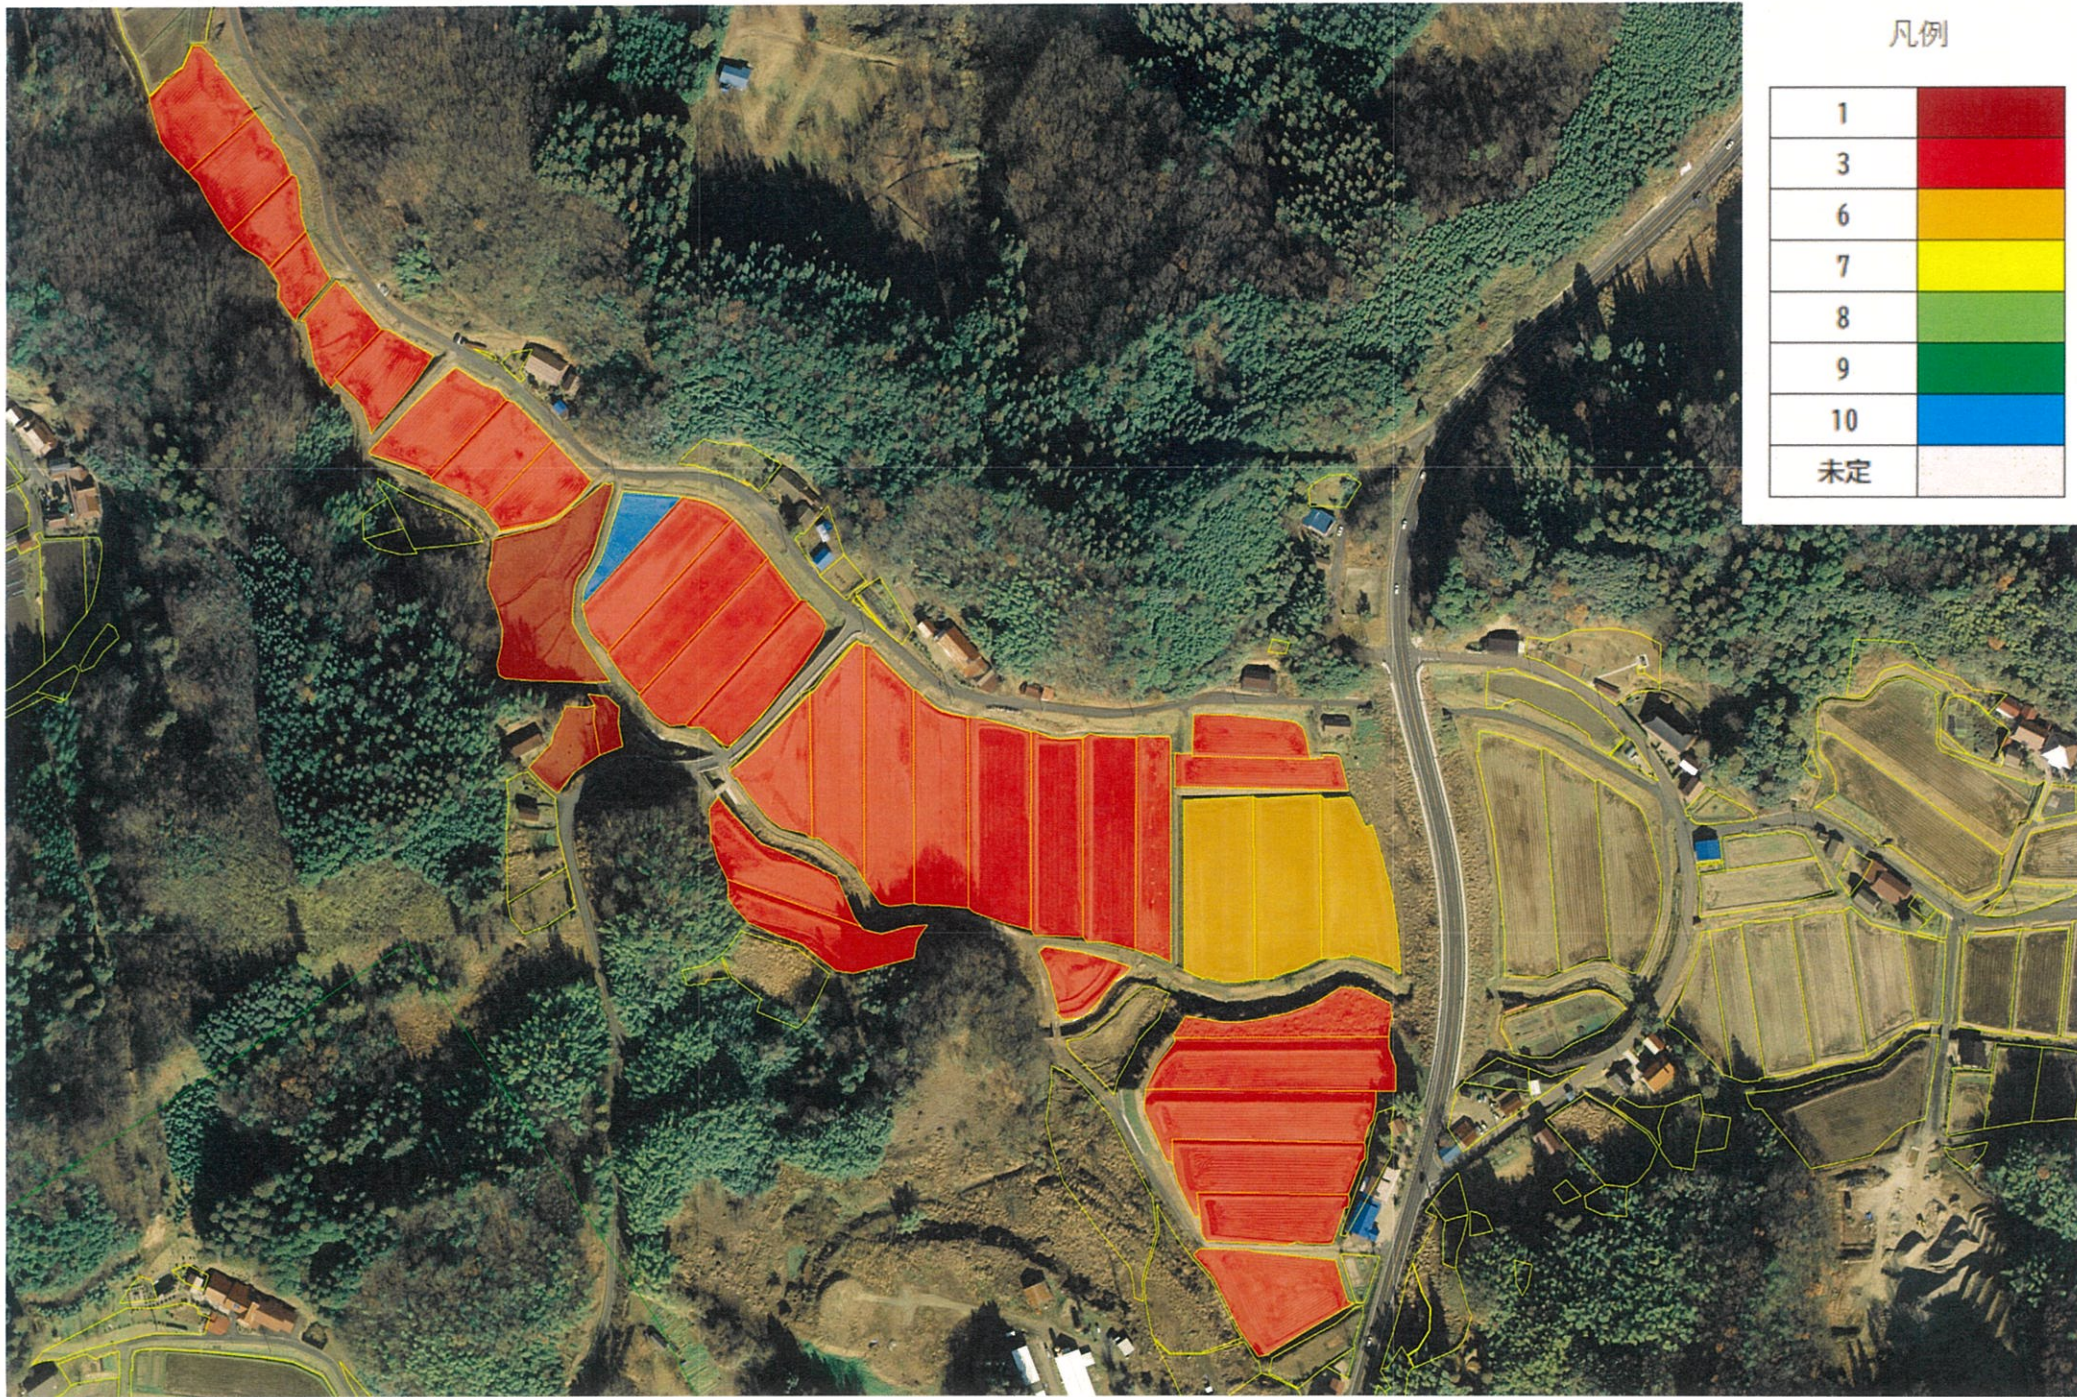

凡例

1	Dark Red
3	Red
6	Yellow
7	Bright Yellow
8	Light Green
9	Green
10	Blue
未定	White

SCALE: 1/2,500